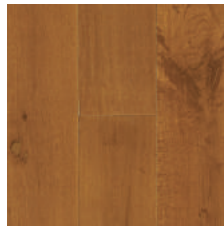

La Jolla Shores
7-1/2" CSEK742W
9" CSEK942W

Half Moon Bay
7-1/2" CSEK752W
9" CSEK952W

Santa Cruz
7-1/2" CSEK762W
9" CSEK962W

Lover's Cove
7-1/2" CSEK772W

Santa Barbara
7-1/2" CSEK782W
9" CSEK982W

9"

Surfside
9" CSEK902W

Pacific City
9" CSEK927W

Newport
9" CSEK992W

SPECIES	White Oak	THICKNESS	5/8"	VENEER	4 mm	TEXTURE	Wire-Brushed
WIDTH	7-1/2", 9"	GLOSS	Low	FINISH	Urethane with AlOx		
EDGE DETAIL	Micro-beveled edges and ends			LENGTH	7-1/2" - 75.8" max, 17.9" min 9" - 87" max, 21.5" min		
INSTALLATION	Glue, Staple, Float Below / On / Above Ground Level			WARRANTY	50-Year Limited Residential 10-Year Limited Commercial		
CARTONS PER PALLET	7-1/2" - 50 9" - 40	SQFT PER CARTON	7-1/2" - 23.48 9" - 32.65	SQFT PER PALLET	7-1/2" - 1174 9" - 1306	PALLETS PER TRUCK/CONTAINER	7-1/2" - 15 9" - 13