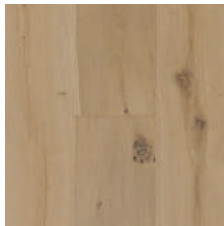

La Jolla Shores
7-1/2" CSEK742W
9" CSEK942W

Half Moon Bay
7-1/2" CSEK752W
9" CSEK952W

Santa Cruz
7-1/2" CSEK762W
9" CSEK962W

Lover's Cove
7-1/2" CSEK772W

Santa Barbara
7-1/2" CSEK782W
9" CSEK982W

9"

Surfside
9" CSEK902W

Pacific City
9" CSEK927W

Newport
9" CSEK992W

SPECIES	White Oak	THICKNESS	5/8"	VENEER	4 mm	TEXTURE	Wire-Brushed
WIDTH	7-1/2", 9"	GLOSS	Low	FINISH	Urethane with AlOx		
EDGE DETAIL	Micro-beveled edges and ends			LENGTH	7-1/2" - 75.8" max, 17.9" min 9" - 87" max, 21.5" min		
INSTALLATION	Glue, Staple, Float Below / On / Above Ground Level			WARRANTY	50-Year Limited Residential 10-Year Limited Commercial		
CARTONS PER PALLET	7-1/2" - 50 9" - 40	SQFT PER CARTON	7-1/2" - 23.48 9" - 32.65	SQFT PER PALLET	7-1/2" - 1174 9" - 1306	PALLETS PER TRUCK/CONTAINER	7-1/2" - 15 9" - 13