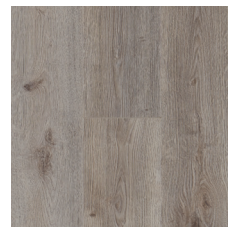

Osprey Cove
8" TVL582EIR
EIR